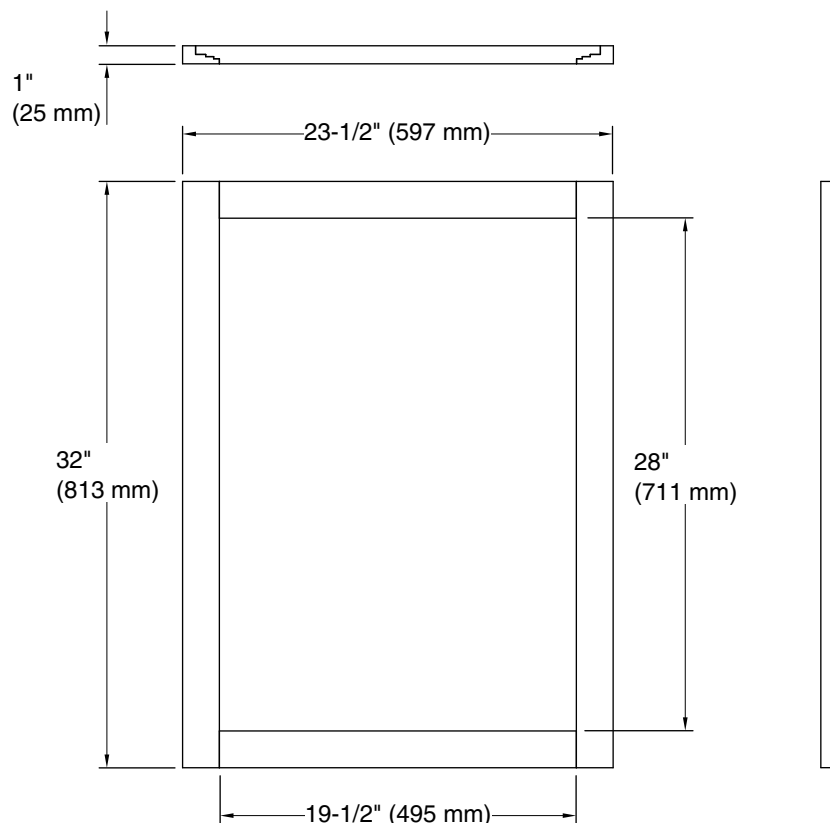

Technical Information

All product dimensions are nominal.

Mirror type: Wall-mount

Notes

Install this product according to the installation instructions.

Select the type of fastener based on the wall material. A minimum 20 lb (9.07 kg) load bearing fastener is recommended.

Install the fastener to a stud to avoid possible property and product damage.